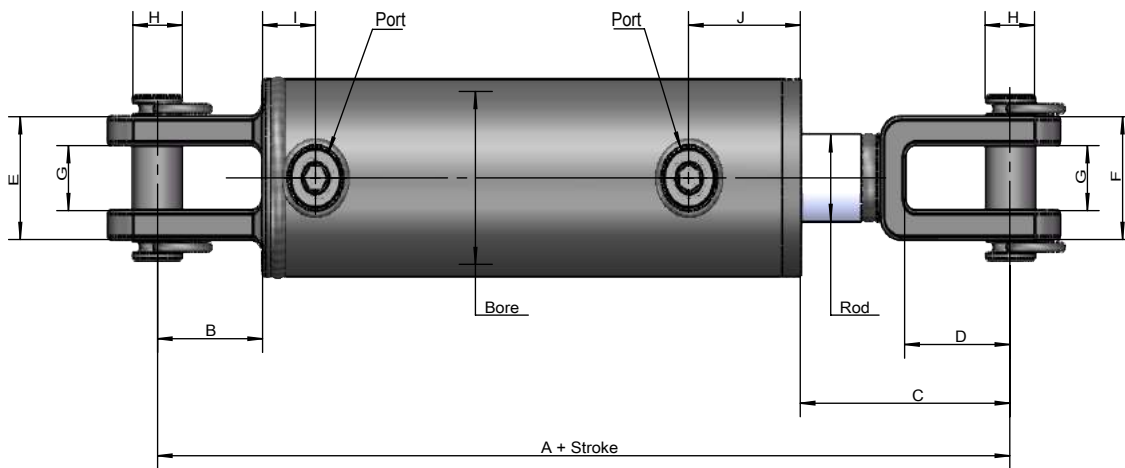

*All DIMENSIONS ARE INCHES.

BORE	ROD	PORTS	A	B	C	D	E	F	G	H	I	J
2.00"	1.25"	SAE 6	10.25"	2.125"	3.72"	2.125"	2.125"	2.125"	1.125"	1.000"	0.894"	1.937"
2.50"	1.50"	SAE 8	10.25"	2.125"	3.53"	2.125"	2.125"	2.125"	1.125"	1.000"	0.894"	1.925"
3.00"	1.50"	SAE 8	10.25"	2.125"	3.24"	2.125"	2.125"	2.125"	1.125"	1.000"	1.071"	2.264"
3.50"	1.75"	SAE 8	10.25"	2.125"	3.18"	2.125"	2.386"	2.386"	1.125"	1.000"	1.071"	2.165"
4.00"	2.00"	SAE 8	10.25"	2.125"	3.44"	2.125"	2.386"	2.386"	1.125"	1.000"	1.071"	2.047"

For 8" ASAE Stroke: A = 12.25"

The LDWC 3000PSI Welding Clevis Cylinders were designed for demanding applications and are built to ensure reliability and performance. Each cylinder undergoes rigorous testing for over 50,000 circles with 3000PSI equivalent load. Good reliable quality ensures **2 Years Limited Warranty**.

*All numbers given are nominal values and should be used for reference only. All product specifications are subject to change without prior notice.

WELDED CLEVIS CYLINDERS